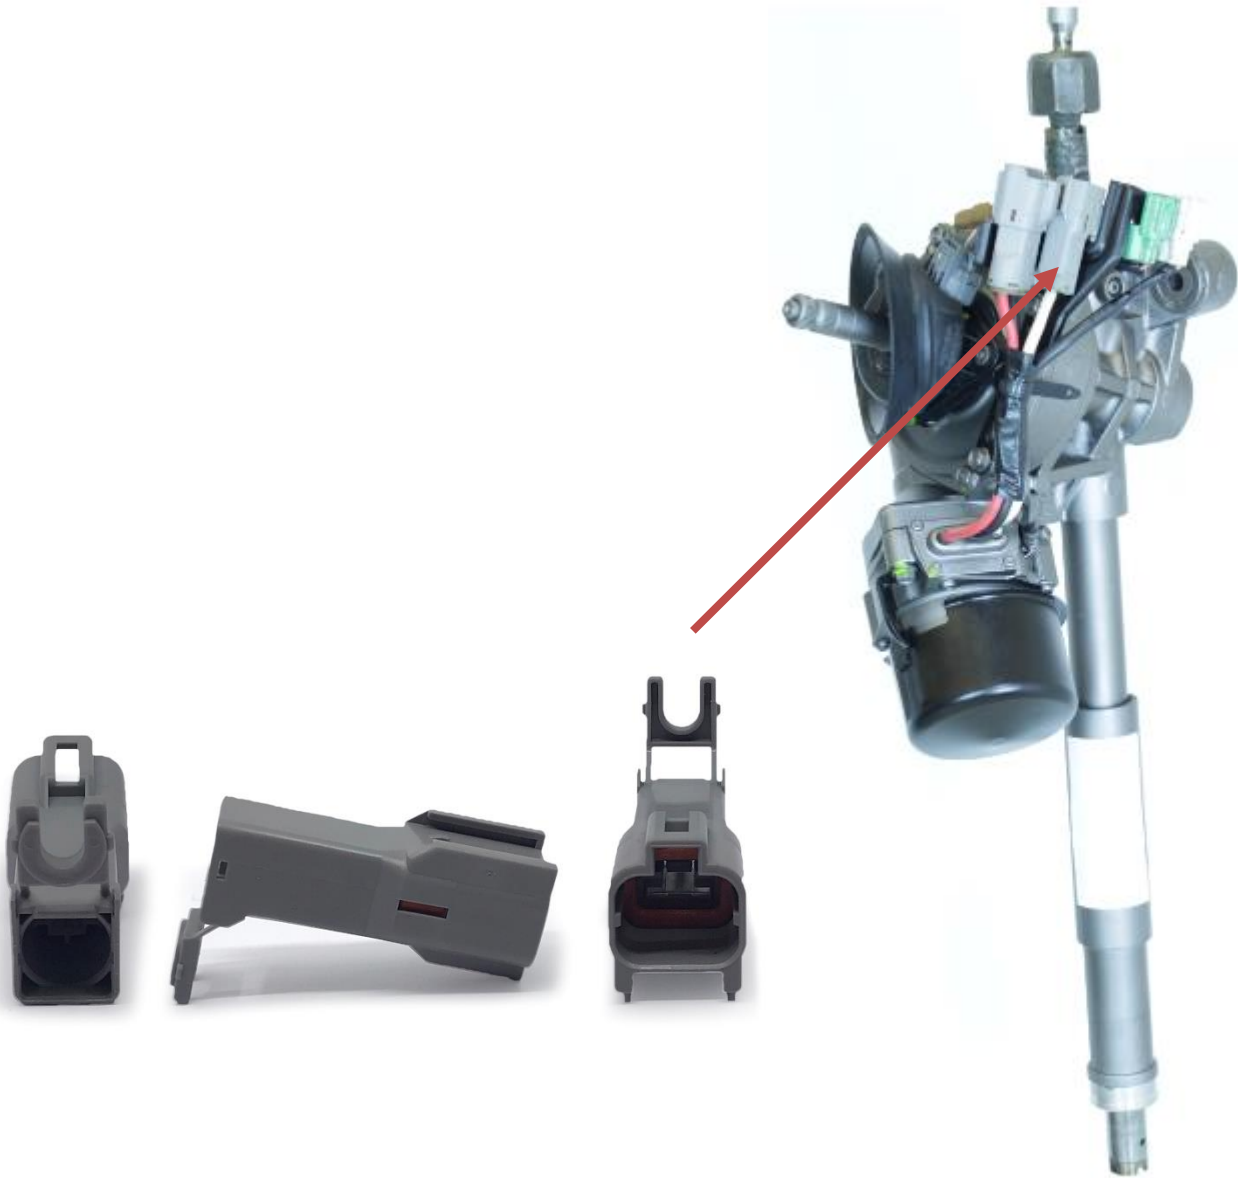

Electric steering rack connector Part No. 40380047

Application
Honda Civic 2006-2012 HONDA Fit 2007-2008

FITS THE FOLLOWING

Rack part number	Crossreferences	Application
ATGE41631RB	HONDA 53601SLNA15, 53601SLNA17	Fit Fit II (2007-2014)
ATGE40121RB	HONDA 53601SNDP06, 53601SNBP03, 53601SNBP08, 53601SNBP05, 53601SNDP08, 53601SNBP07, 53601SNBP04, 53601SNDP07, 53601SNBP06	Civic Civic VIII (2005-2011)
ATGE40241RB	HONDA 53601SMGP08, 53601SMJP09, 53601SMGP98, 53601SMJP08, 53601SMGP09, 53601SMGP99	Civic Civic VIII (2005-2011)